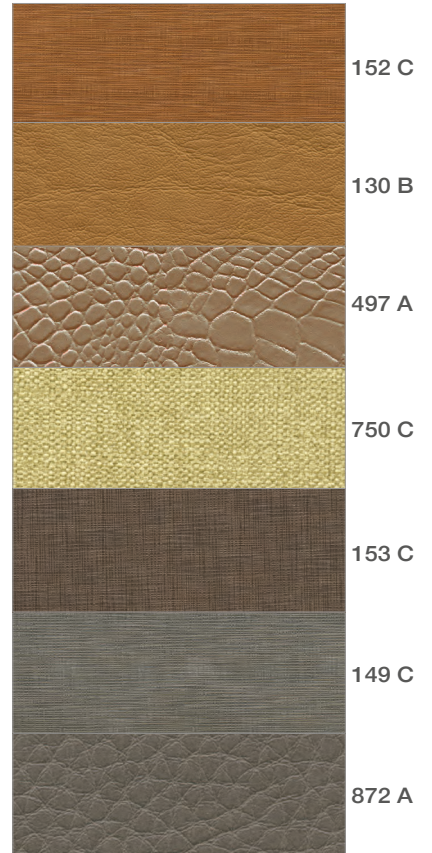

1 LOVELY 8376 + 2 LOVELY TROLLEY 8378
design Maletti Creative Team

↑ 130 cm ↗ 50 cm → 145 cm
↑ 67 cm ↗ 40 cm → 40 cm (trolley)

MAGYC 18302
design Maletti Creative Team
|

↑ 101 cm ↗ 31,5 cm → 71,5 cm

GRISSETTE MANICURE P5054

design Giovannoni Design
BOHEME COLLECTION

↑ 82 cm ↗ 55 cm → 160 cm

BABY 18323

design Maletti Creative Team

↑ 77 cm ↗ 43 cm → 43 cm

COLORS

715 C

498 A