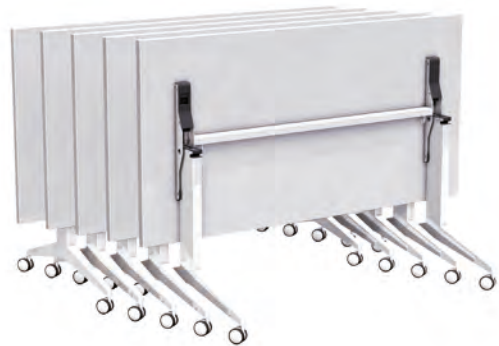

GAUDÌ 5196
design Maletti Creative Team

↑ 74 cm ↗ 80 cm → 160 cm